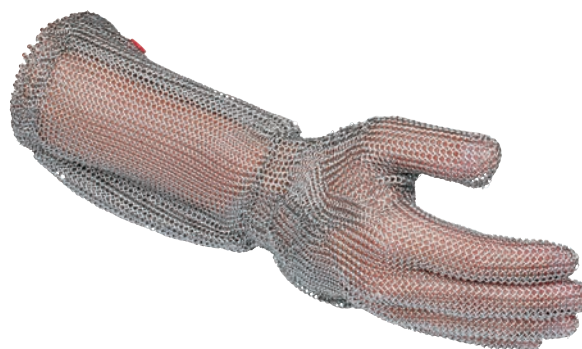

MANULATEX Wilco - long

Wilco cut protection glove in metal

- Long model, for both left and right hands
- Stainless steel
- Washable
- Colour coded sizes
- Sizes 7-10
- EN 1082-1 and EN14328

Cat. 2

Code	Size	Unit	Pack
172690067	7	PCS	1
172690075	8	PCS	1
172690083	9	PCS	1
172690091	10	PCS	1