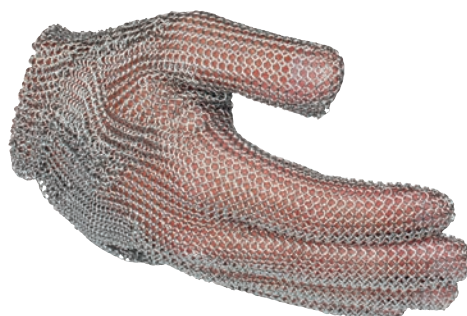

MANULATEX WilcoFlex - short

Wilcoflex cut protection glove in metal

- Springs for fitting, for both left and right hands
- Stainless steel
- Washable
- Colour coded sizes
- Sizes 7-10
- EN 1082-1 / EN14328

Cat. 2

Code	Size	Unit	Pack
172690000	7	PCS	1
172690018	8	PCS	1
172690026	9	PCS	1
172690034	10	PCS	1