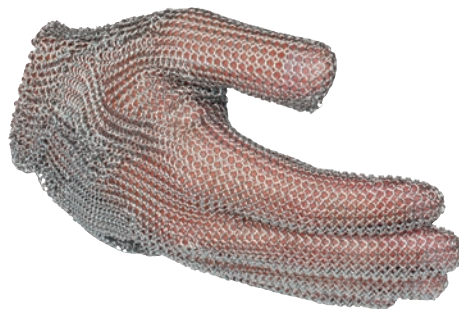

MANULATEX Wilco - short

Wilco cut protection glove in metal

- Short length model for both left and right hands
- Stainless steel
- Washable
- Colour coded sizes
- Sizes 7-10
- EN 1082-1 and EN14328

Cat. 2

Code	Size	Unit	Pack
172690125	7	PCS	1
172690133	8	PCS	1
172690141	9	PCS	1
172690158	10	PCS	1