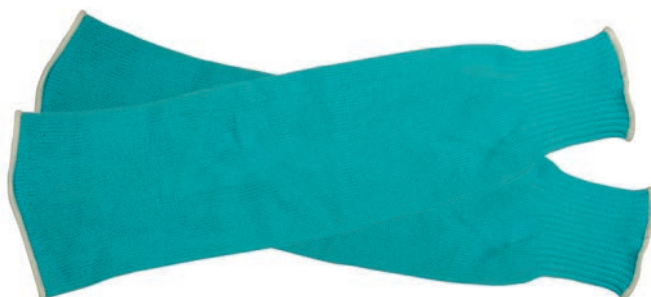

GUIDE 365 Arm Protection

Arm protection with cut protection

- Length 53cm
- Cut protection level 5
- Seamless in synthetic fibres
- Metal clip

Code	Size	Qty/pack	Unit	Pack
223537465	53 cm	60	PAI	1